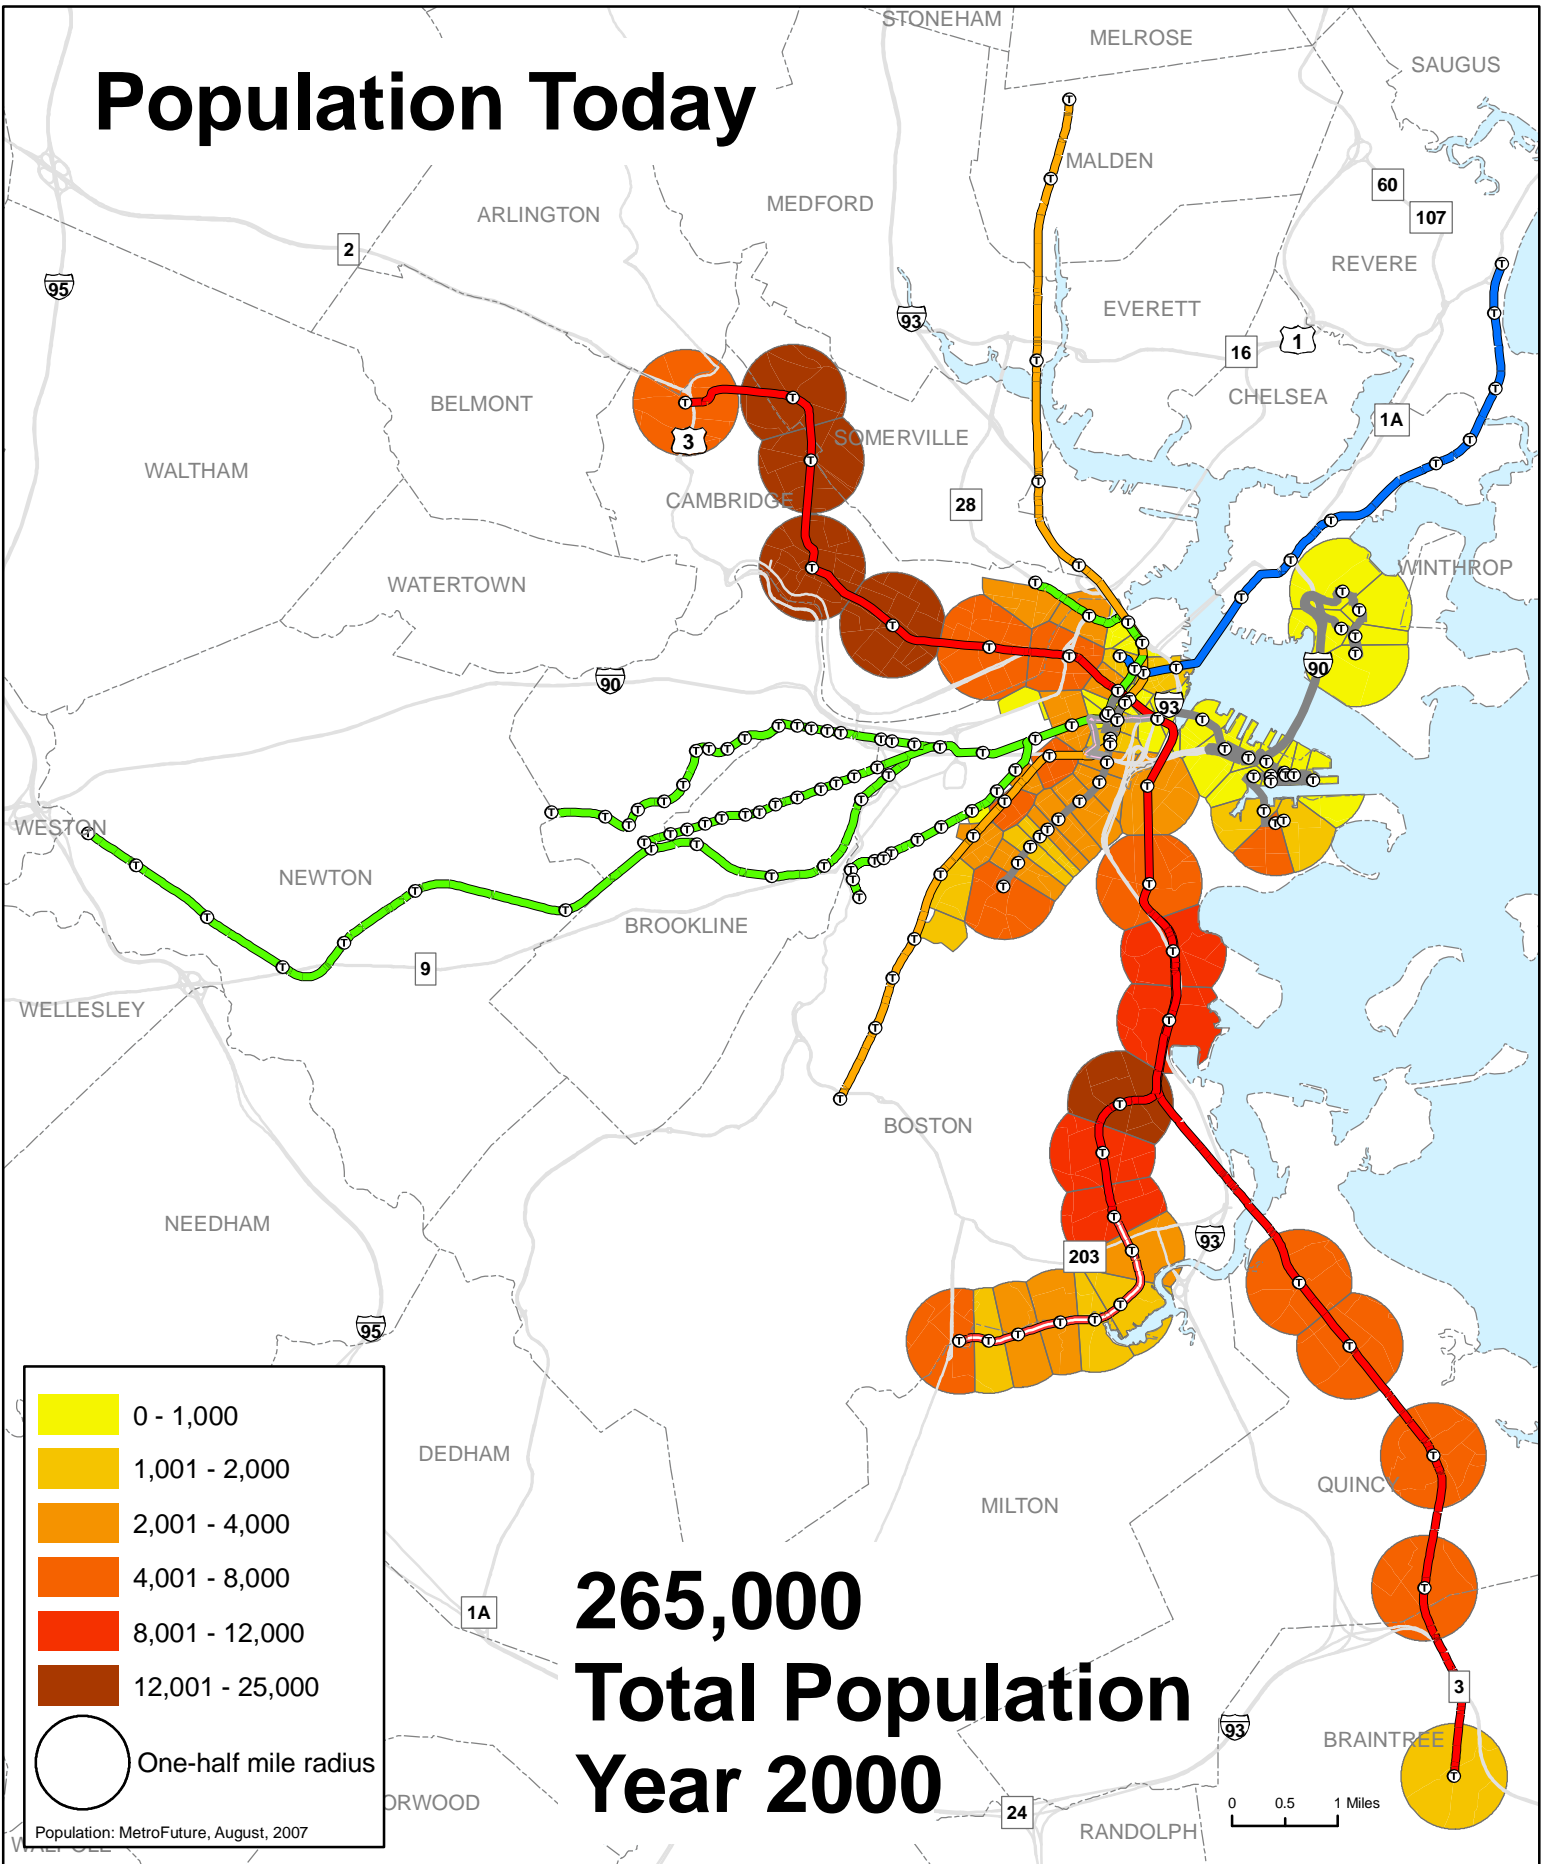

# Population Today

**Population within One-Half Mile of Stations That Have Two-Seat-Ride Access to the Airport, South Boston Waterfront and /or Dudley Square via the Silver Line**