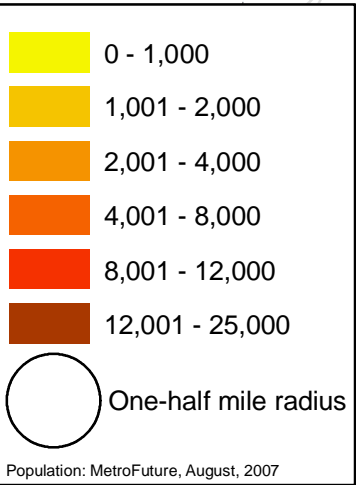

# Population Today

**Population within One-Half Mile of Stations That Have Two-Seat-Ride Access to the Airport, South Boston Waterfront and /or Dudley Square via the Silver Line**