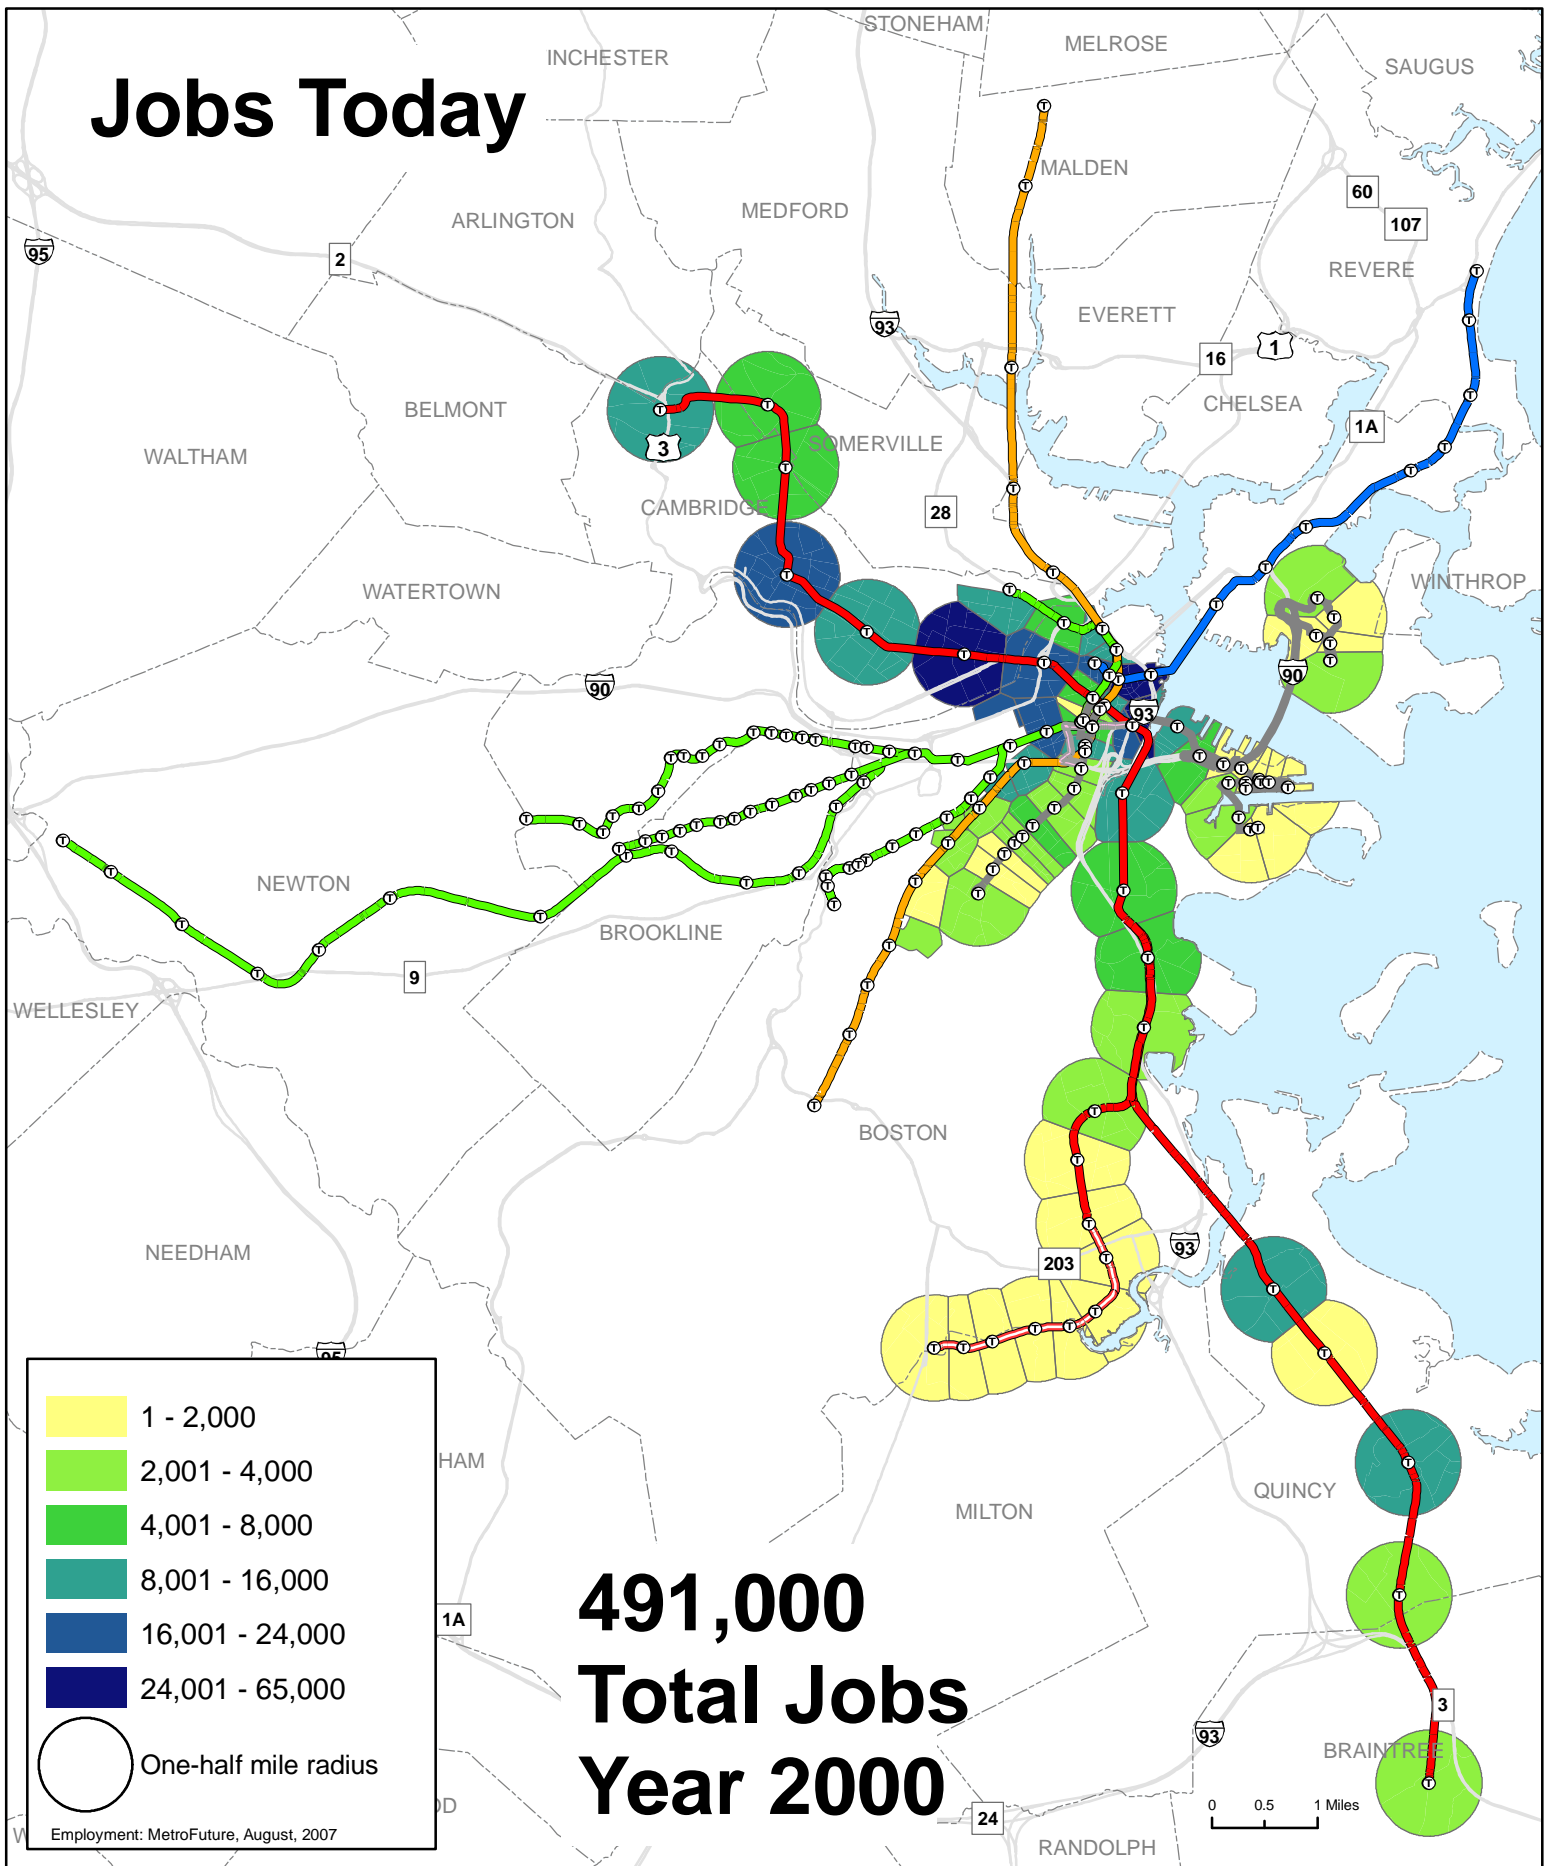

Jobs Today

**Jobs within One-Half Mile of Stations
That Have Two-Seat-Ride Access to the
Airport, South Boston Waterfront and/or
Dudley Square via the Silver Line**

Prepared by

CTPS